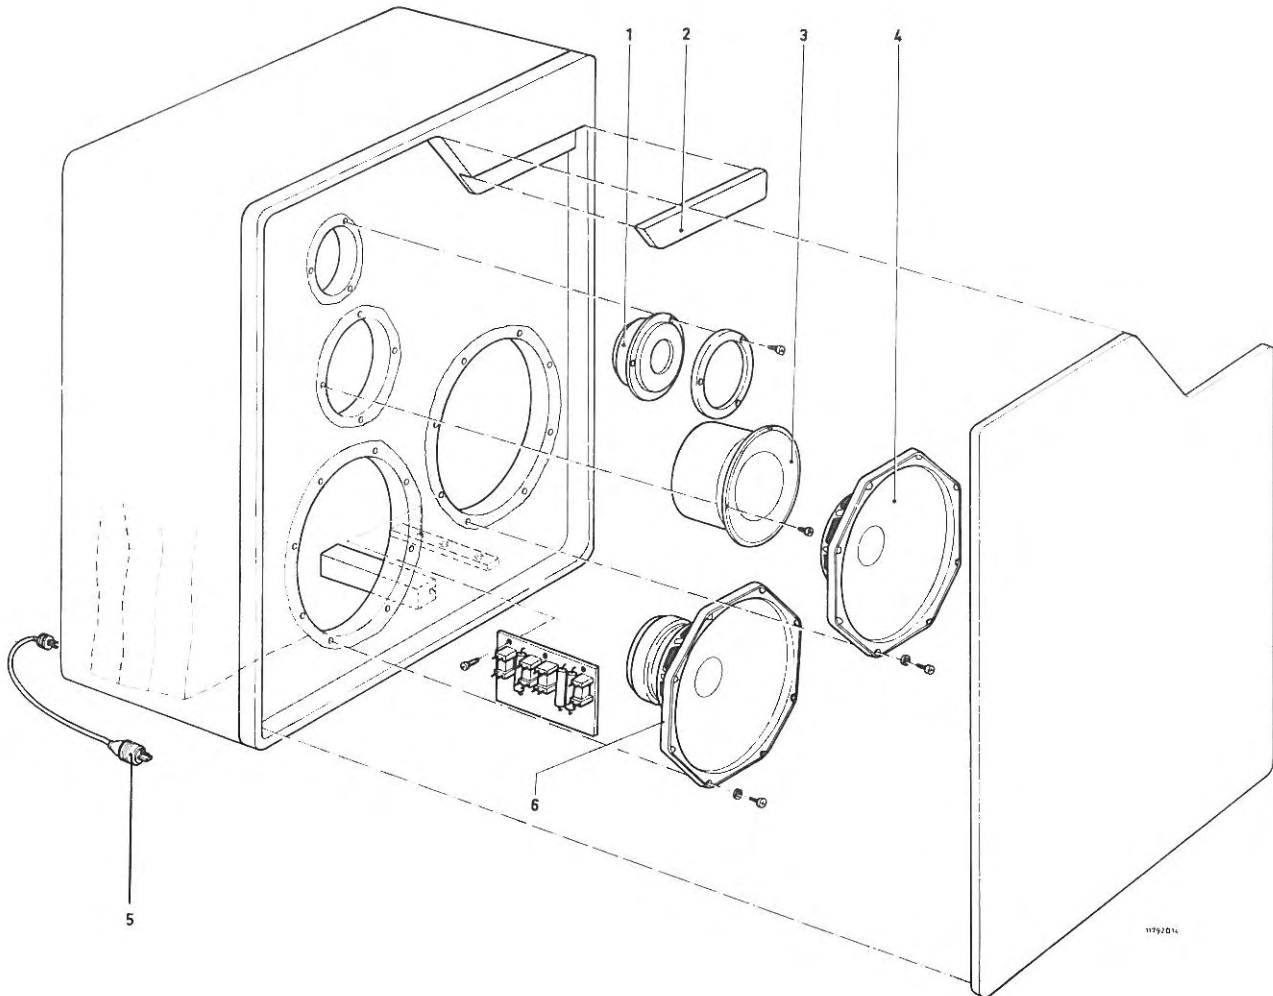

S			C		
S426	1,2 mH	4822 152 20487	C727	Elco 12 μF	4822 124 40145
S427	1,2 mH	4822 152 10083	C728-729	Elco 5 μF	4822 124 40147
S428	0,8 mH	4822 157 50816			
S429	0,35 mH	4822 158 10393			

1	LS401	4822 240 70018
2		4822 454 10546
3	LS402	4822 240 70016
4		4822 240 90005
5		4822 264 30041
6	LS403	4822 240 60081